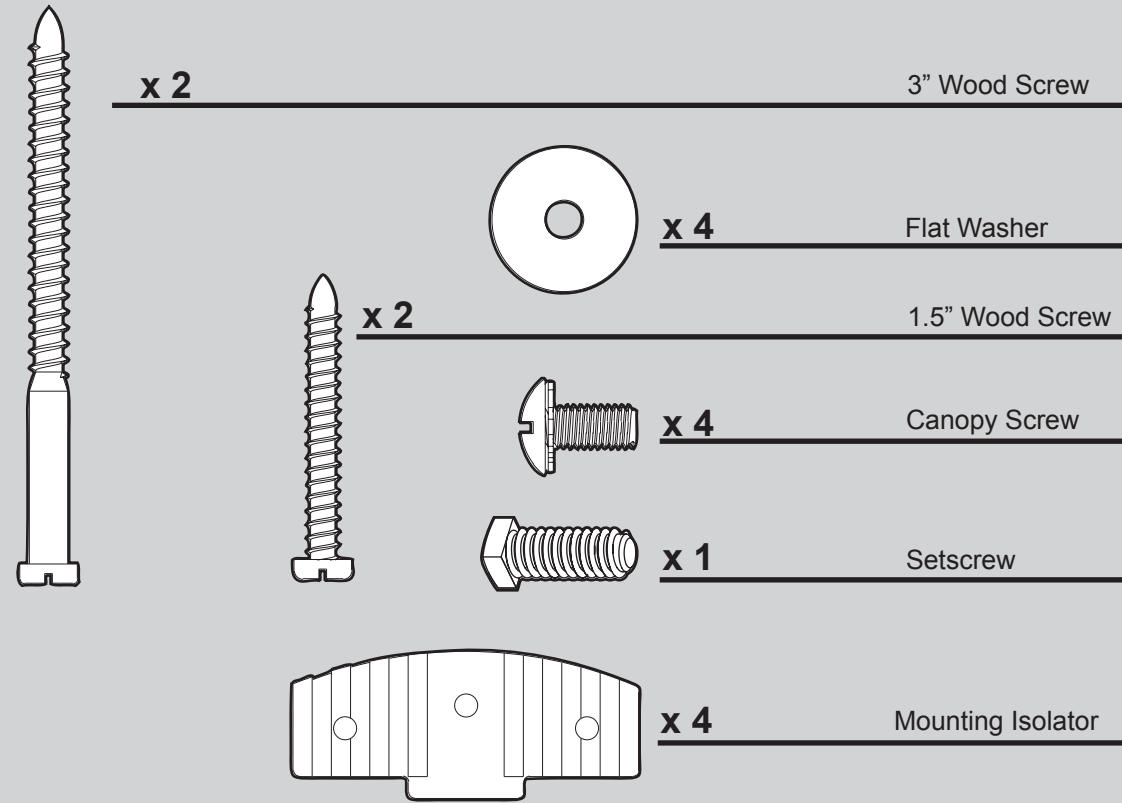

Hardware

(Drawn to Scale)

Fan Parts

(Not Drawn to Scale)

PARTS GUIDE

Hunter

Using this Parts Guide, make sure all parts are included in the box.

If parts are missing, **DO NOT RETURN**

THIS ITEM TO THE STORE, call 888-830-1326 for assistance.

THIS PARTS GUIDE IS FOR REFERENCE ONLY.

REFER TO THE INSTALLATION MANUAL FOR FULL ASSEMBLY INSTRUCTIONS.

Parts List

| Item Name | Qty | Part # |
|---------------------------------------|-----------|---------------------|
| Hanging System Kit | 1 | 96761-09 |
| Ceiling Plate | | |
| Canopy | | |
| Canopy Trim Ring | | |
| Canopy Screw | | |
| Wood Screw | | |
| Flat Washer | | |
| Mounting Isolator | | |
| Setscrew | | |
| Blade Set | 1 | G0253-80 |
| Hanger Ball / Downrod Assembly | 1 | 74229-03 |
| Screw, Blade Iron Armature | 10 | 63755-05 |
| Light Kit Assembly | 1 | 88137-01 |
| Grommet | 3 | 66121-01 |
| Hardware Kit | 1 | 99082-00-860 |
| Screw, Machine, 6-32 | | |
| Wire Connector | | |
| Screw, Switch Housing Assembly | | |
| Balancing Kit | 1 | 65666-01 |
| Remote Control Receiver | 1 | 89309-01 |
| Remote Control Transmitter | 1 | 92754-01 |
| Remote Control Cradle | 1 | 84369-01 |
| 9 Volt Battery | 1 | 64625-01 |
| Heat Shield | 1 | 88136-01 |
| Screw, Decorative | 3 | 76426-01 |
| Globe/Shade | 1 | 98128-01 |
| Light bulb / Bulb | 2 | 77646-04 |

Materiales

(no dibujados a escala)

x 2

3" Tornillo de madera

x 2

1.5" Tornillo de madera

x 4

Arandela plana